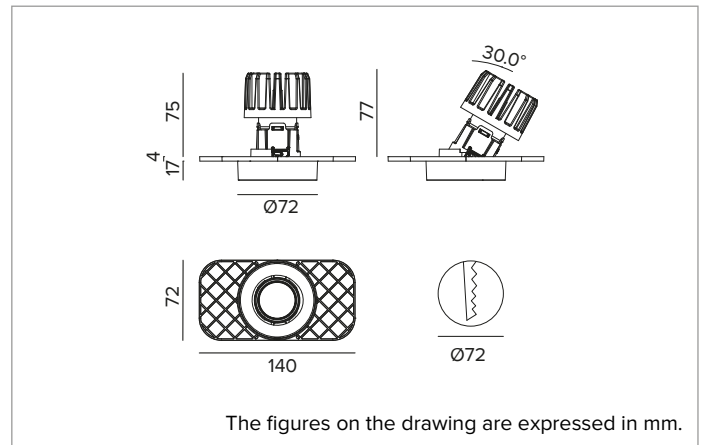

1T7888ELTR | CTEVO ARCHITECTURAL 78

Adjustable recessed LED projector in a trimless version

	3500K	H(m)	D(m)	Emax(lx)		
	Ra90		18°			
Fixture Power	11W	1	0.31	4735		
Source Flux	997lm	2	0.62	1184		
Fixture Flux	672lm	3	0.92	526		
Efficacy	61lm/W	4	1.23	296		
TS1341	Imax=4749cd/klm	Imax	4735cd	5	1.54	189

CCT nominal: 3500K

Lifetime (L80/B10): >50000h tq +25°C

ILLUMINOTECHNICAL CHARACTERISTICS

SP Version - a moulded white plastic optical holder with metallised polycarbonate precision optics, a holographic diffusion filter and a black silicone cut off ring. UGR<19 (EN 12464-1).

Optic: REFLECTOR

Beam angles: SP

Optical efficiency: 67%

Fixture flux: 672lm

Luminous efficacy: 61lm/W

Photobiological safety: Compliant with RG1 low risk group

MECHANICAL CHARACTERISTICS

Moulded white plastic optic holder and die-cast aluminium heat sink in black color. White colour cover. The optical unit can be adjusted up to 30° on the vertical plane with a mechanical beam locking system (with access from the false ceiling), and 358° on the horizontal plane. Trimless version with a load-bearing element for installation and finishing in plasterboard.

Colour and finish: Plaster white

Weight: 0.41Kg

Version: TRIMLESS

Degree of protection: IP20 for recessed part

Degree of protection: IP40 for exposed part

ELECTRICAL CHARACTERISTICS

Integrated electronic ON-OFF driver. Luminaire compliant with EN 60598-2-22 for power supply from a centralised emergency system CPSS (Central Power Supply System), not incorporated in the luminaire - high risk areas excluded. The default power and flux are 100% in AC and 100% in DC.